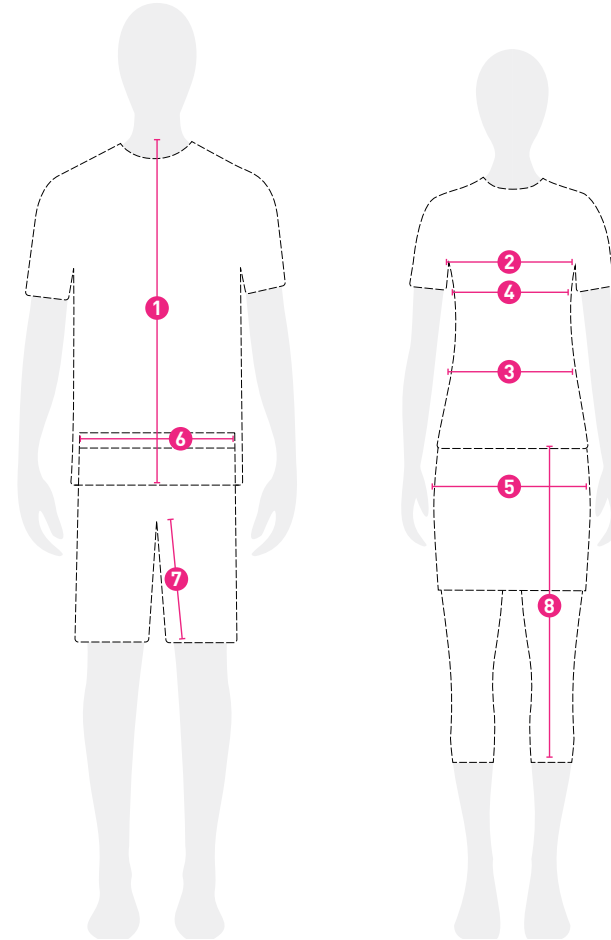

Magic Move is created to guarantee freedom of movement to make you feel light-footed and like a real BIDI BADU player.

SIZE

INFORMATION

GET A MEASURING TAPE, RECORD YOUR MEASUREMENTS, AND USE THE SIZE CHART TO DETERMINE THE CORRECT SIZE.

TAKE THE FOLLOWING MEASUREMENTS, MAKING SURE TO KEEP THE TAPE MEASURE STRAIGHT:

- 1 Total Length** Measure the item from the bottom to the top.
- 2 Chest** Measure the item around the widest part.
- 3 Waist** Measure the item around the narrowest part.
- 4 Underbust** Measure the item around the widest part.
- 5 Hip** Put the tape measure around the widest part.
- 6 Cuff** Measure the item around the Cuff.
- 7 Inside Leg Length** Measure from the crotch to the floor.
- 8 Skort Length** Measure the item of clothing from the bottom to the top.